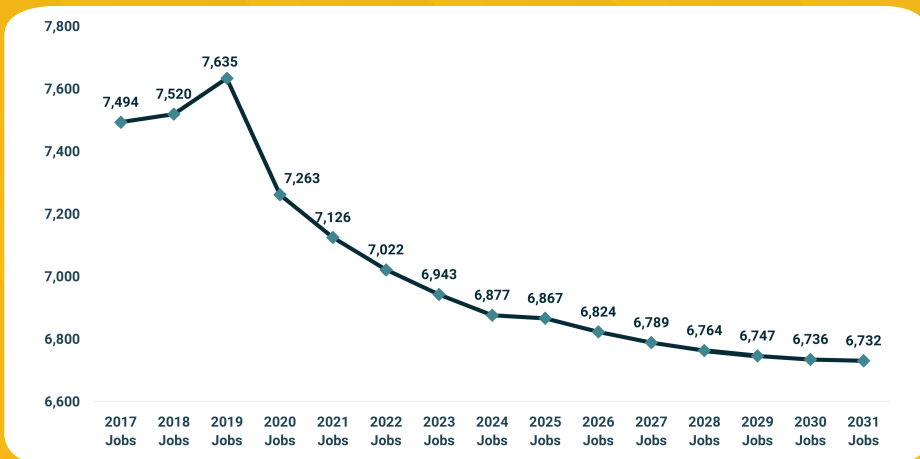

EMPLOYMENT OVER TIME

TOP POSTING EMPLOYERS

- Chippewa Valley Schools
- KinderCare
- Learning Care Group
- Macomb Community College
- Industry Specific Staffing
- Childtime Learning Centers
- Warren Woods Public Schools
- Bath Iron Works Corp
- Dorsey Schools
- All-Ways Care Services